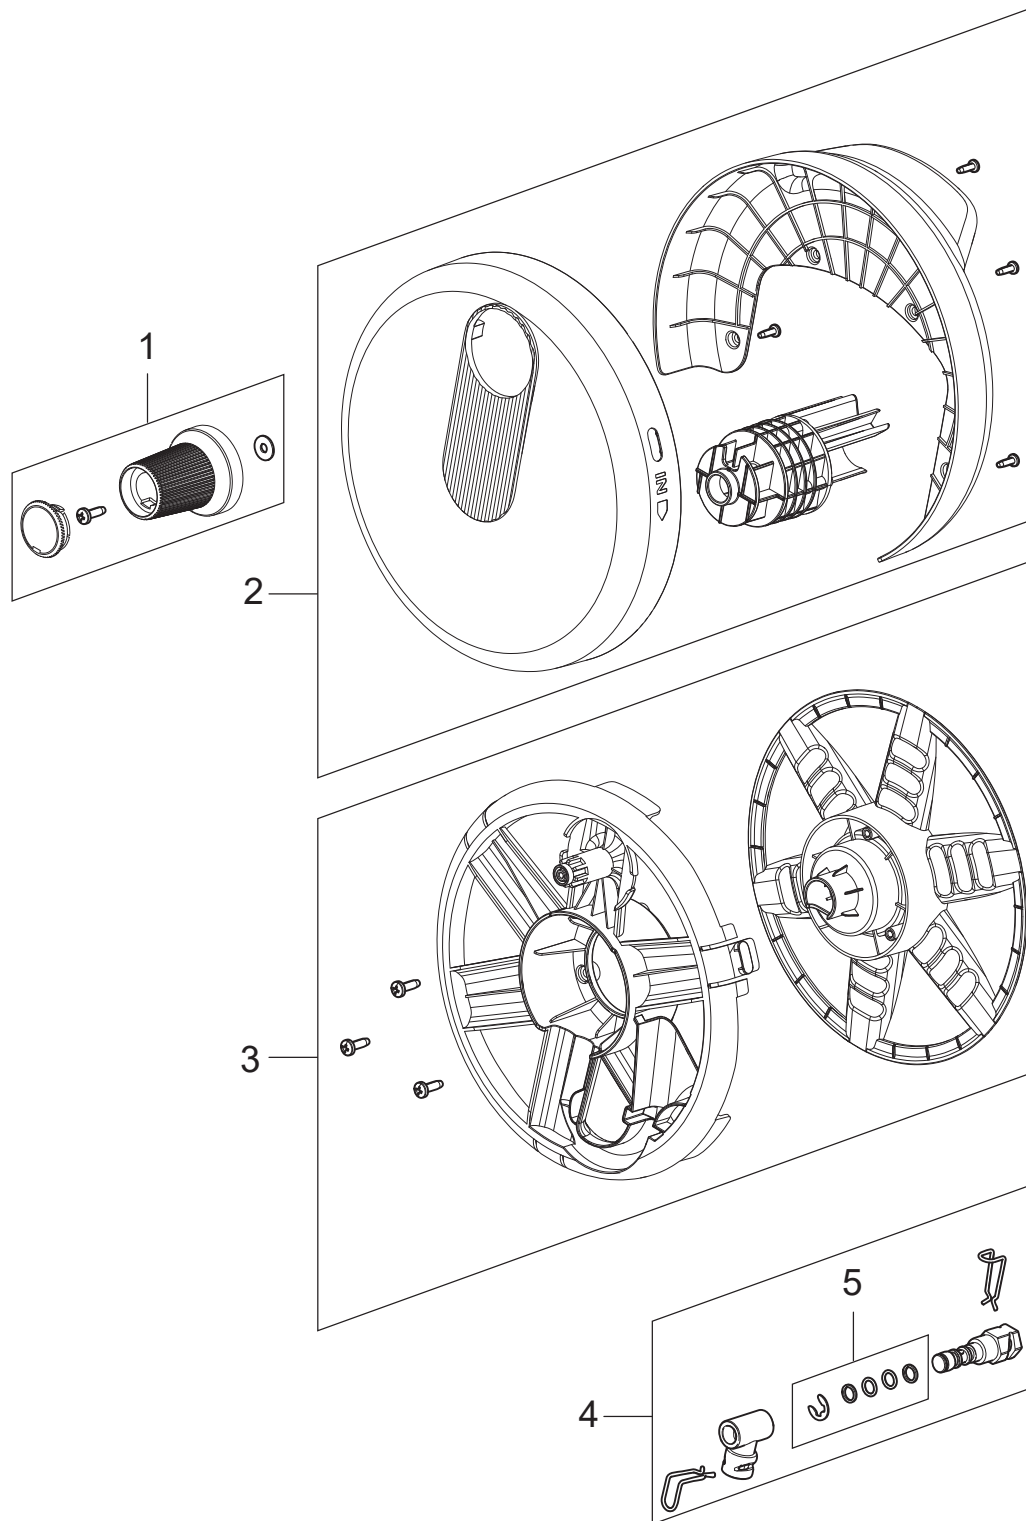

Pos.	Codice prodotto	Q.tà	Descrizione	Notes
1	128501626	1	HANDLE GRIP	
2	128501627	1	HOSE REEL COVERS AND AXLE	
3	128501628	1	HOSE REEL SUPPORT	
4	128501629	1	ADAPTER SYSTEM	
5	128501630	1	GASKETS FOR ADAPTER SYSTEM