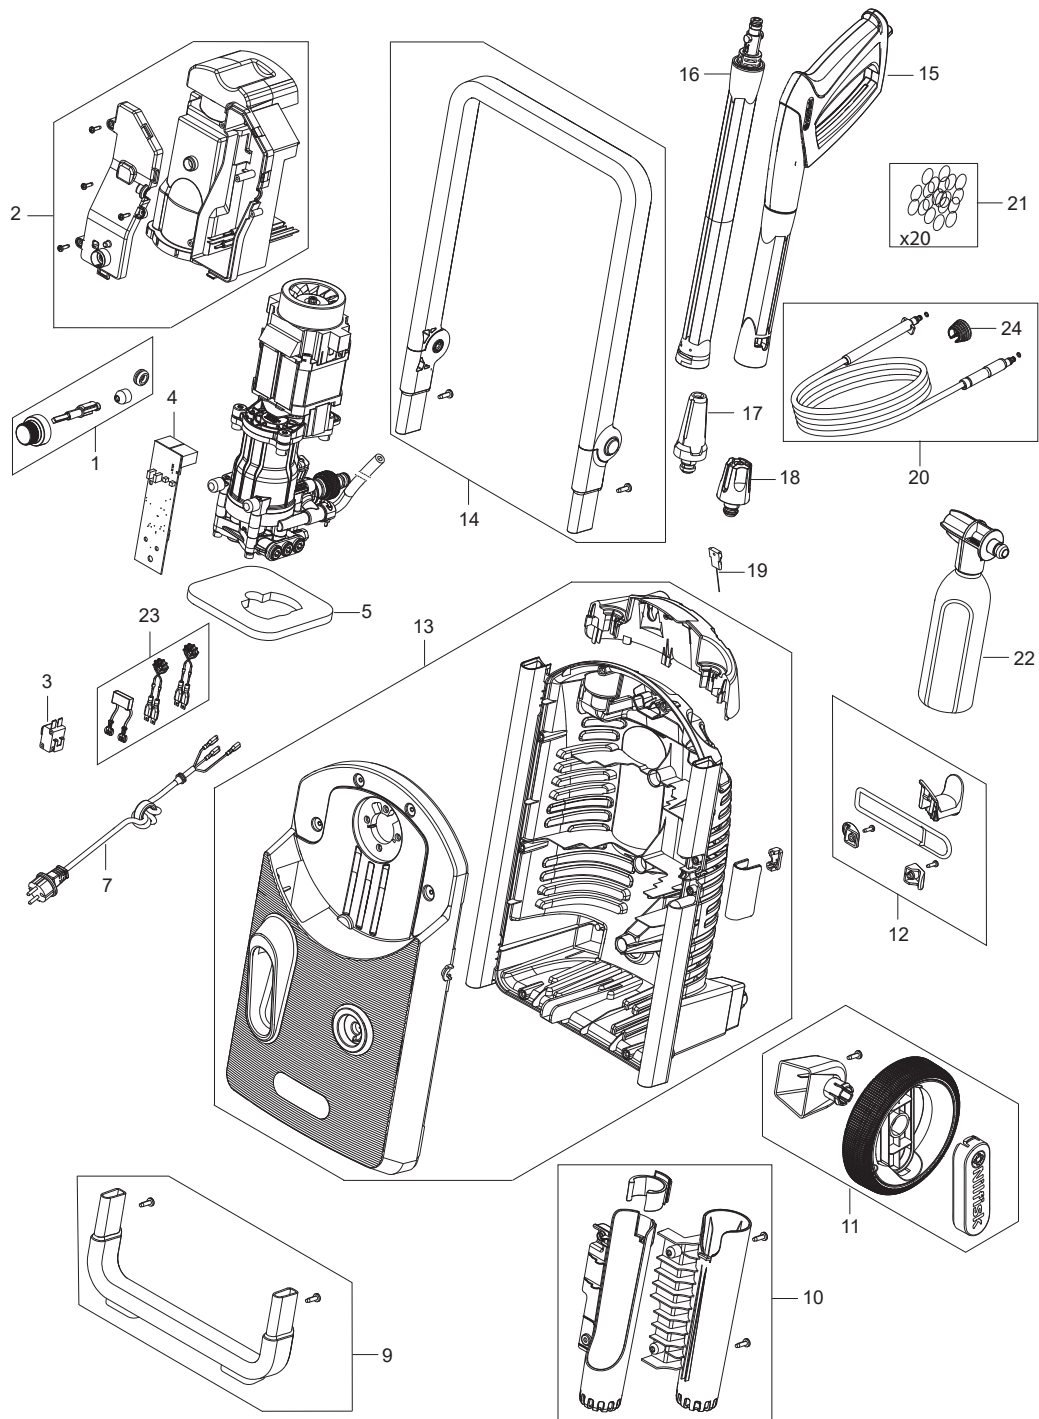

PARTS LIST

2022.07.26

TABLE OF CONTENTS

Overview	1
Motor pump	3
Hose reel	5
Default accessories	7

Pos.	Codice prodotto	Q.tà	Descrizione	Notes
1	128501600	1	SWITCH KNOB CORE 150	
2	128501601	1	MOTOR COVER - SWITCH COVER 150	
3	128501602	1	MAIN SWITCH	
4	128501603	1	PCB SCR KIT	
5	128501604	1	FOAM - MOTOR COVER CORE 150	
7	128501605	1	POVER CABLE CORE 150 EU W. MAGNETIC RIN	
7	128501606	1	POVER CABLE CORE 150 UK W. MAGNETIC RIN	
9	128501607	1	FOOT SUPPORT	
10	128501608	1	GUN AND LANCE HOLDER COMPLETE CORE 150	
11	128501609	2	WHEEL WITH AXLE CORE 150	
12	128501610	1	CORE CABLE HOOKS CORE 150	
13	128501611	1	CABINET PARTS CORE 150	
14	128501612	1	HANDLE COMPLETE CORE 150	
15	126481132	1	Pistola hobby	
16	126481134	1	G3 lancia	
17	128501153	1	UGELLO	
18	128500076	1	C&C GENTLE NOZZLE (TORNADO)	
19	6520844	1	CLEANING TOOL BLACK	
20	128501425	1	TUBO ULTRA FLEX 11 5 10M CON FERMA TUBO	
21	6411221	1	BAG W. 20 O-RINGS	
22	128501566	1	FOAM SPRAYER COMPLETE	
23	128501618	1	EMC COIL 2PCS - CAPACITOR	
24	128501586	1	SOFT TEXTILE HOSE-STOPPER SP	
NS	128501482	1	10 PCS 4C BOX CORE 150 POWER CONTROL	