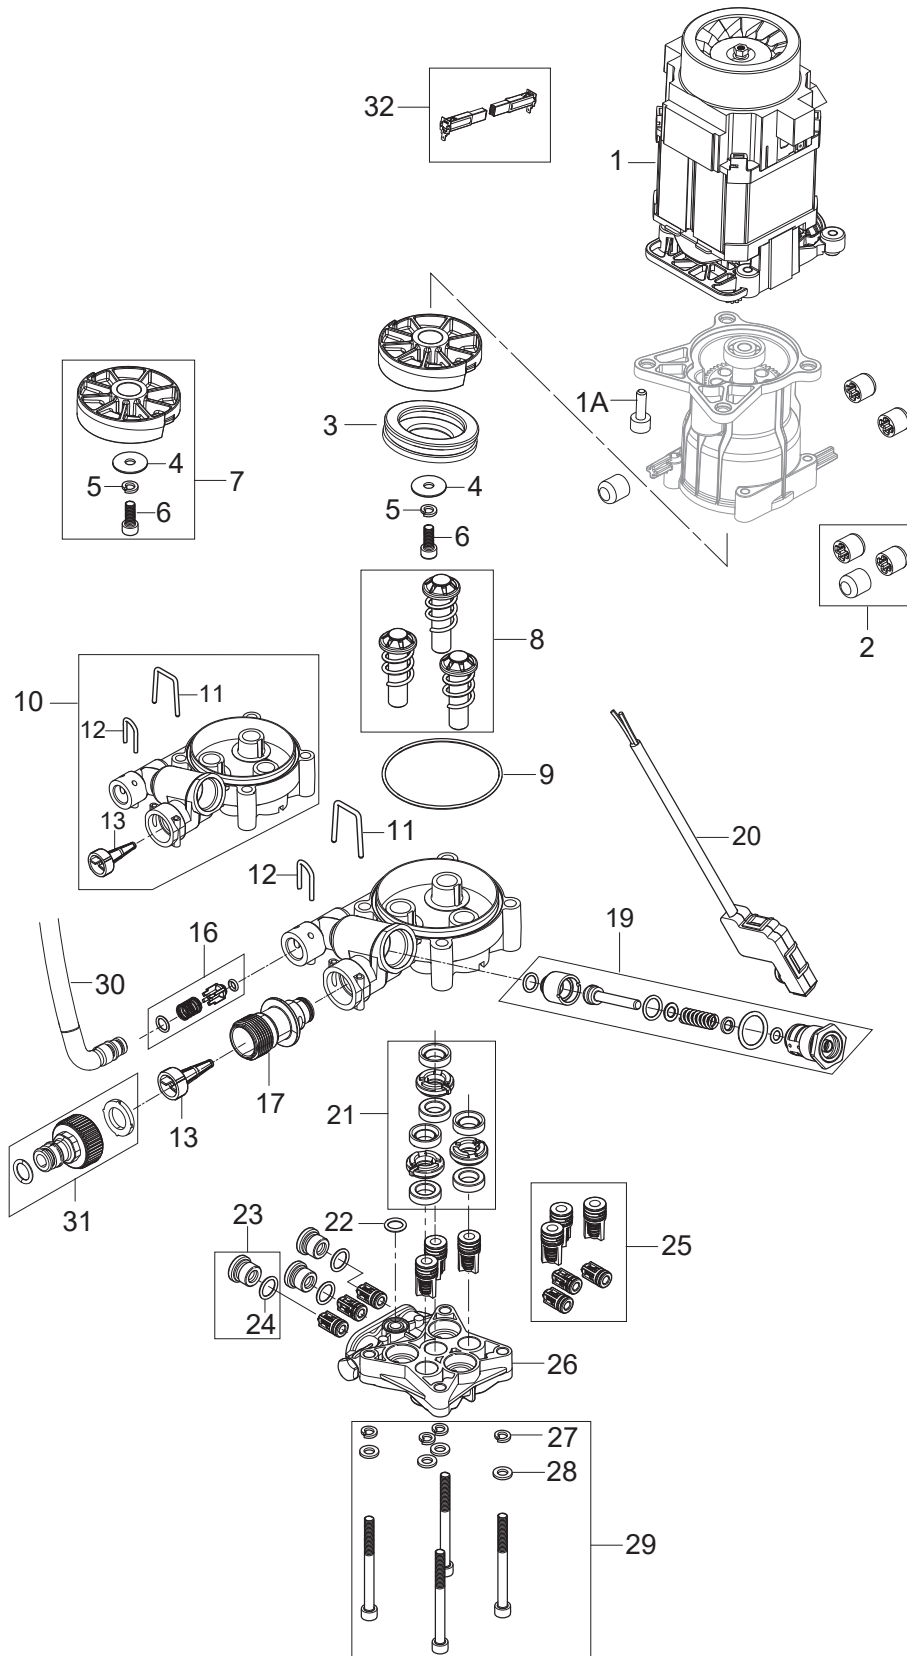

PARTS LIST

2022.07.26

TABLE OF CONTENTS

Overview	1
Motor pump	3
Hose reel	5
Default accessories	7

Pos.	Codice prodotto	Q.tà	Descrizione	Notes
1	128501600	1	SWITCH KNOB CORE 150	
2	128501601	1	MOTOR COVER - SWITCH COVER 150	
3	128501602	1	MAIN SWITCH	
4	128501603	1	PCB SCR KIT	
5	128501604	1	FOAM - MOTOR COVER CORE 150	
7	128501605	1	POVER CABLE CORE 150 EU W. MAGNETIC RIN	
7	128501606	1	POVER CABLE CORE 150 UK W. MAGNETIC RIN	
9	128501607	1	FOOT SUPPORT	
10	128501608	1	GUN AND LANCE HOLDER COMPLETE CORE 150	
11	128501609	2	WHEEL WITH AXLE CORE 150	
12	128501610	1	CORE CABLE HOOKS CORE 150	
13	128501611	1	CABINET PARTS CORE 150	
14	128501612	1	HANDLE COMPLETE CORE 150	
15	126481132	1	Pistola hobby	
16	126481134	1	G3 lancia	
17	128501153	1	UGELLO	
18	128500076	1	C&C GENTLE NOZZLE (TORNADO)	
19	6520844	1	CLEANING TOOL BLACK	
20	128501425	1	TUBO ULTRA FLEX 11 5 10M CON FERMA TUBO	
21	6411221	1	BAG W. 20 O-RINGS	
22	128501566	1	FOAM SPRAYER COMPLETE	
23	128501618	1	EMC COIL 2PCS - CAPACITOR	
24	128501586	1	SOFT TEXTILE HOSE-STOPPER SP	
NS	128501482	1	10 PCS 4C BOX CORE 150 POWER CONTROL	