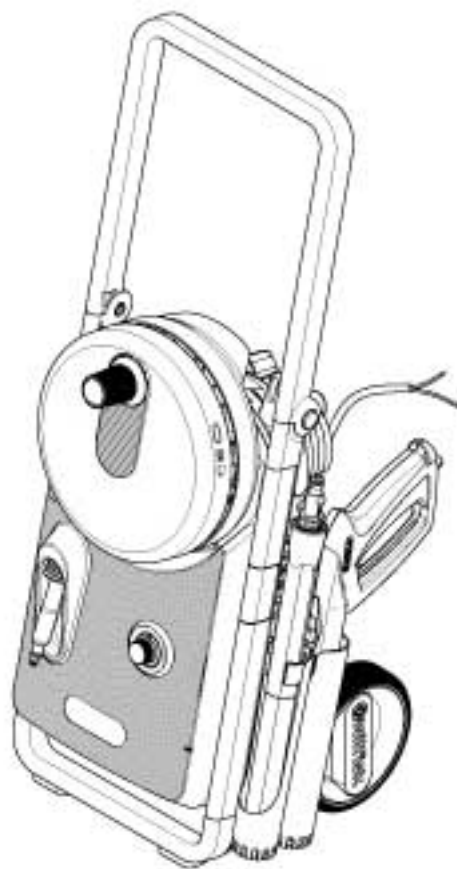

PARTS LIST

2022.07.26

TABLE OF CONTENTS

Overview	1
Motor pump	3
Hose reel	5
Default accessories	7

Pos.	Codice prodotto	Q.tà	Descrizione	Notes
1	128501600	1	SWITCH KNOB CORE 150	
2	128501601	1	MOTOR COVER - SWITCH COVER 150	
3	128501602	1	MAIN SWITCH	
4	128501603	1	PCB SCR KIT	
5	128501604	1	FOAM - MOTOR COVER CORE 150	
7	128501605	1	POVER CABLE CORE 150 EU W. MAGNETIC RIN	
7	128501606	1	POVER CABLE CORE 150 UK W. MAGNETIC RIN	
9	128501607	1	FOOT SUPPORT	
10	128501608	1	GUN AND LANCE HOLDER COMPLETE CORE 150	
11	128501609	2	WHEEL WITH AXLE CORE 150	
12	128501610	1	CORE CABLE HOOKS CORE 150	
13	128501611	1	CABINET PARTS CORE 150	
14	128501612	1	HANDLE COMPLETE CORE 150	
15	126481132	1	Pistola hobby	
16	126481134	1	G3 lancia	
17	128501153	1	UGELLO	
18	128500076	1	C&C GENTLE NOZZLE (TORNADO)	
19	6520844	1	CLEANING TOOL BLACK	
20	128501425	1	TUBO ULTRA FLEX 11 5 10M CON FERMA TUBO	
21	6411221	1	BAG W. 20 O-RINGS	
22	128501566	1	FOAM SPRAYER COMPLETE	
23	128501618	1	EMC COIL 2PCS - CAPACITOR	
24	128501586	1	SOFT TEXTILE HOSE-STOPPER SP	
NS	128501482	1	10 PCS 4C BOX CORE 150 POWER CONTROL	